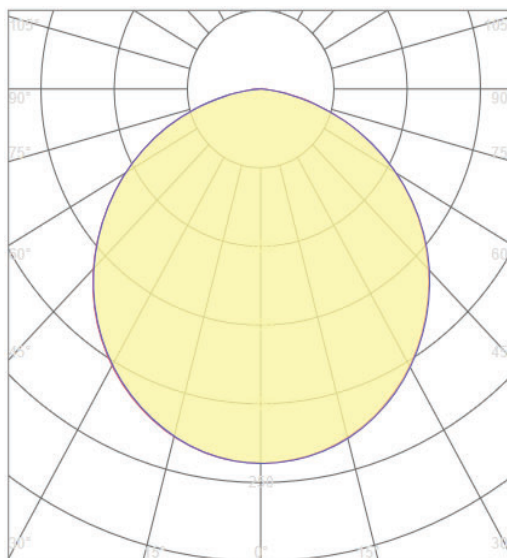

Product Data Sheet

INDOOR LIGHTING

SATURN 32W

CODE: 2027030

Product Features

Electrical

Power: 32Watt

Voltage: 170-260V AC ~ 50/60Hz

Power Factor: >0.95

Electrical Protection: Class II

Surge Protection: --

Dimmability: No

Switch Cycle: 25000 times

Material Characteristics

IP Class: IP44

IK Class: -

Material: PP

Ambient Temperature: -20°C<ta<+40°C

Body Color: WHITE

Product Size: ϕ 380xH60mm

Lighting

Lumen: 2880 Lm

Luminaire efficacy: 90 Lm/W

Colour Temperature: 4000K (NATURAL WHITE)

Beam Angle: 120°

CRI : Ra >80

Lifetime; 25000 Hours

EEL : F

Packing Informations

Pieces/Outbox: 20

Outbox Size: 590x390x390 mm

Outbox G.W.: 18,35 Kg

Outbox Volume: 0,0897 m³

Unit Weight: 917,5 gr

Barcode : 6972538049841

Technical Drawing

VITO EUROPE

102 Iztochna Tangenta str. 4th Floor

P.C. 1528, Sofia/Bulgaria

Phone: +359 2 4341575

E-mail: info@vitoeurope.com

www.vitolighting.com