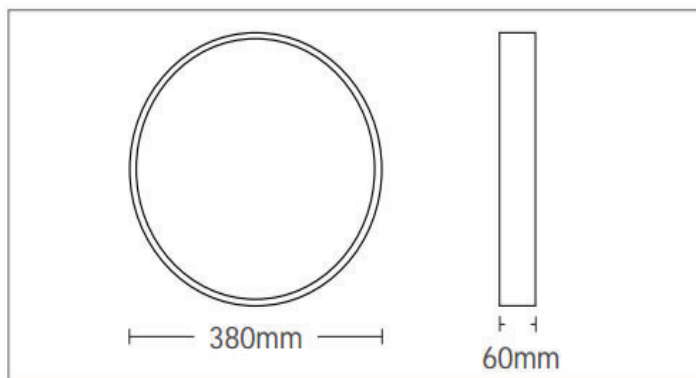

Product Data Sheet

INDOOR LIGHTING

SATURN 32W

CODE: 2027030

Product Features

Electrical

Power: 32Watt

Voltage: 170-260V AC ~ 50/60Hz

Power Factor: >0.95

Electrical Protection: Class II

Surge Protection: --

Dimmability: No

Switch Cycle: 25000 times

Material Characteristics

IP Class: IP44

IK Class: -

Material: PP

Ambient Temperature: -20°C<ta<+40°C

Body Color: WHITE

Product Size: ϕ 380xH60mm

Lighting

Lumen: 2880 Lm

Luminaire efficacy: 90 Lm/W

Colour Temperature: 4000K (NATURAL WHITE)

Beam Angle: 120°

CRI : Ra >80

Lifetime; 25000 Hours

EEL : F

Packing Informations

Pieces/Outbox: 20

Outbox Size: 590x390x390 mm

Outbox G.W.: 18,35 Kg

Outbox Volume: 0,0897 m³

Unit Weight: 917,5 gr

Barcode : 6972538049841

Technical Drawing

VITO EUROPE

102 Iztochna Tangenta str. 4th Floor

P.C. 1528, Sofia/Bulgaria

Phone: +359 2 4341575

E-mail: info@vitoeurope.com

www.vitolighting.com