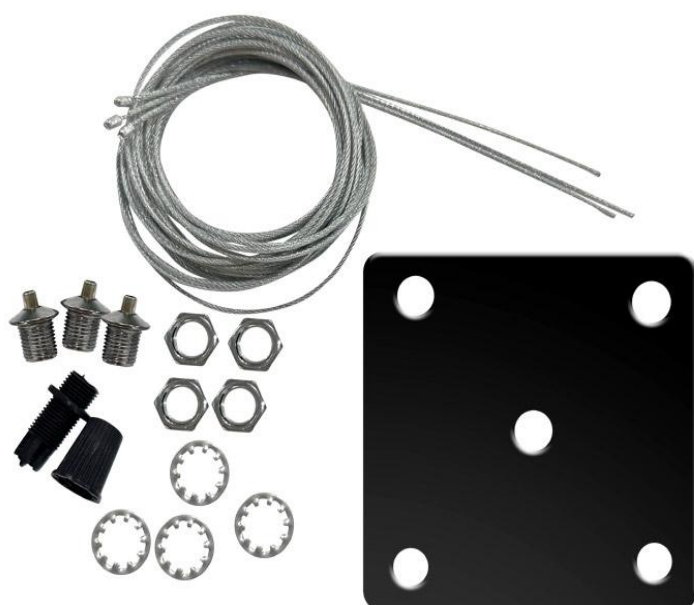

Product Data Sheet

INDOOR LIGHTING

HSS

CODE: 2026420

Area of application

DECORATIVE CEILING FIXTURES

Product Advantages

HSS is the hanging set to be used for pendant installation of decorative ceiling fixtures series.

Product Data Sheet

INDOOR LIGHTING

HSS

CODE: 2026420

Product Features

Electrical

Power: --
Voltage:
Power Factor: --
Electrical Protection: --
Surge Protection: --
Dimmability: --
Switch Cycle: --

Material Characteristics

IP Class:
IK Class: -
Material: Stainless steel wire + Iron screws + Metal-Sheet Base
Ambient Temperature: --
Body Color: BLACK
Product Size: 4x1500mm

Technical Drawing

Lighting

Lumen: --
Luminaire efficacy: --
Colour Temperature: 3XCCT
Beam Angle: --
CRI : Ra --
Lifetime: --
EEL : --

Packing Informations

Pieces/Outbox: 100
Outbox Size: 550x240x260 mm
Outbox G.W.: 13,3 Kg
Outbox Volume: 0,0343 m³
Unit Weight: 133 gr
Barcode : 6972538048769

Light Distribution Curve

VITO EUROPE

102 Iztochna Tangenta str. 4th Floor