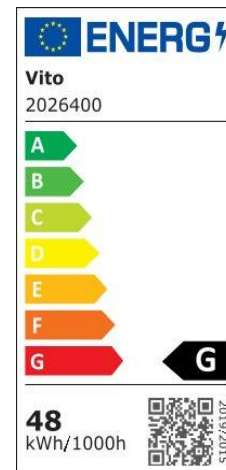

Product Data Sheet

INDOOR LIGHTING

WAVE 48W

CODE: 2026400

Area of application

Decorative LED Ceiling Fixture with 3xCCT function to be controlled by a DIP-switch. For pendant installation in indoor decorative lighting applications. Ceilings of corridors and rooms in homes, hotels, shopping malls, commercial areas..

Product Data Sheet

INDOOR LIGHTING

WAVE 48W

CODE: 2026400

Product Features

Electrical

Power (Watt): 48
Voltage: 180-265V AC ~ 50/60Hz
Power Factor: >0.95
Electrical Protection: Class I
Surge Protection: --
Dimmability: NO
Switch Cycle (Times): 30000

Material Characteristics

IP Class: IP20
IK Class: -
Material: Aluminium+Metal-Sheet Body + PVC Diffusor
Ambient Temperature: -20°C<ta<+40°C
Body Color: WHITE
Product Size (mm): $\phi 600 \times H180$

Technical Drawing

Lighting

Lumen (Lm): 2880
Luminaire efficacy (Lm/W): 60
Colour Temperature: 3CCT
Beam Angle: 120°
CRI: Ra >80
Lifetime (Hours): 30000
EEL : G

Packing Informations

Pieces/Outbox: 1
Outbox Size (mm): 670x670x200
Outbox G.W. (Kg): 2,25
Outbox Volume (m³): 0,0898
Unit Weight (Gr): 2250
Barcode : 6972538048745