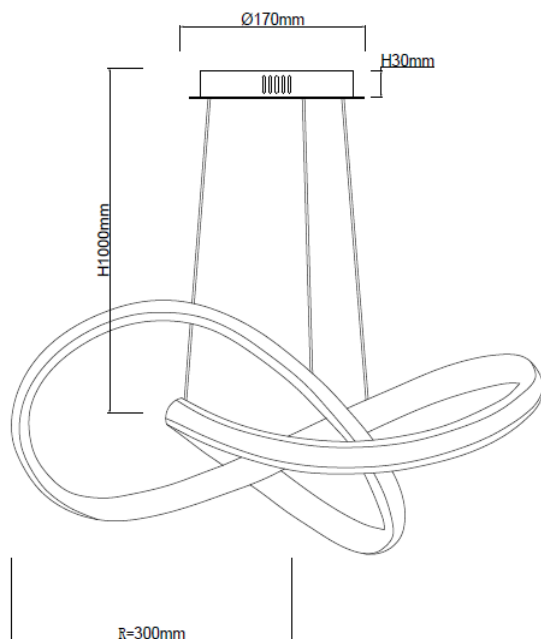

Product Data Sheet

INDOOR LIGHTING

WAVE 48W

CODE: 2026400

Product Features

Electrical

Power (Watt): 48
Voltage: 180-265V AC ~ 50/60Hz
Power Factor: >0.95
Electrical Protection: Class I
Surge Protection: --
Dimmability: NO
Switch Cycle (Times): 30000

Material Characteristics

IP Class: IP20
IK Class: -
Material: Aluminium+Metal-Sheet Body + PVC Diffusor
Ambient Temperature: -20°C<ta<+40°C
Body Color: WHITE
Product Size (mm): $\phi 600 \times H180$

Technical Drawing

Lighting

Lumen (Lm): 2880
Luminaire efficacy (Lm/W): 60
Colour Temperature: 3CCT
Beam Angle: 120°
CRI: Ra >80
Lifetime (Hours): 30000
EEL : G

Packing Informations

Pieces/Outbox: 1
Outbox Size (mm): 670x670x200
Outbox G.W. (Kg): 2,25
Outbox Volume (m³): 0,0898
Unit Weight (Gr): 2250
Barcode : 6972538048745

Light Distribution Curve

System Definition: VT/WAVE/ $\phi 600 \times H180$ /48W/3CCT-DIP/WHT

VITO EUROPE

102 Iztochna Tangenta str. 4th Floor

P.C. 1528, Sofia/Bulgaria

Phone: +359 2 4341575

E-mail: info@vitoeurope.com