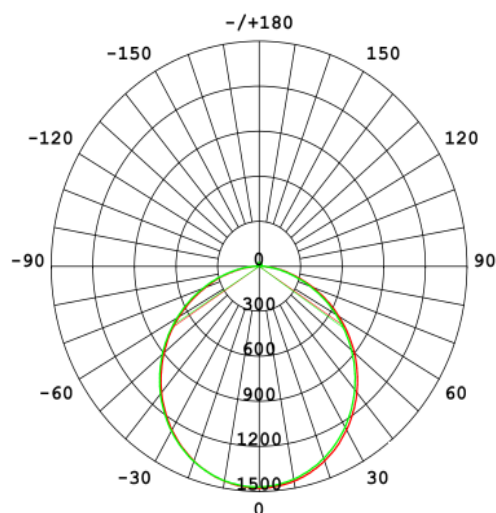

Light Distribution Curve

System Definition: VT/WAVE/ $\phi 600 \times H180$ /48W/3CCT-DIP/WHT

VITO EUROPE

102 Iztochna Tangenta str. 4th Floor

P.C. 1528, Sofia/Bulgaria

Phone: +359 2 4341575

E-mail: info@vitoeurope.com

www.vitolighting.com