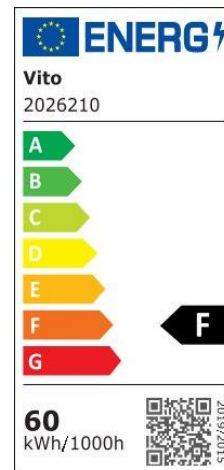

# Product Data Sheet

INDOOR LIGHTING

FINESSE S1-60 60W

CODE: 2026210

### Electrical

Power (Watt): 60
Voltage: 180-265V AC ~ 50/60Hz
Power Factor: >0.95
Electrical Protection: Class I
Surge Protection: --
Dimmability: yes
Switch Cycle (Times): 30000

### Material Characteristics

IP Class: IP20
IK Class: -
Material: Metal-Sheet Body + PS Diffusor
Ambient Temperature: -20°C<ta<+40°C
Body Color: BLACK
Product Size (mm): 600x600xH50