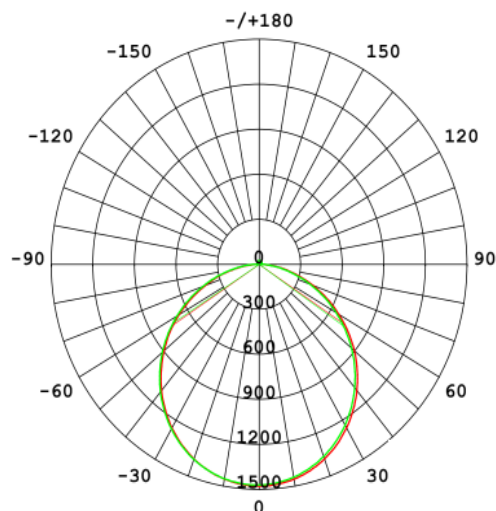

Product Data Sheet

INDOOR LIGHTING

FINESSE S1-60 60W

CODE: 2026210

Product Features

Electrical

Power (Watt): 60
Voltage: 180-265V AC ~ 50/60Hz
Power Factor: >0.95
Electrical Protection: Class I
Surge Protection: --
Dimmability: yes
Switch Cycle (Times): 30000

Material Characteristics

IP Class: IP20
IK Class: -
Material: Metal-Sheet Body + PS Diffusor
Ambient Temperature: -20°C<ta<+40°C
Body Color: BLACK
Product Size (mm): 600x600xH50

Technical Drawing

Lighting

Lumen (Lm): 4800
Luminaire efficacy (Lm/W): 80
Colour Temperature: 3CCT
Beam Angle: 120°
CRI: Ra >80
Lifetime (Hours): 30000
EEI : F

Packing Informations

Pieces/Outbox: 1
Outbox Size (mm): 650x650x110
Outbox G.W. (Kg): 3,89
Outbox Volume (m³): 0,0465
Unit Weight (Gr): 3890
Barcode : 6972538048554

Light Distribution Curve

System Definition: VT/FINESSE S1-60/600x600xH50/60W/DIMM.+MOBILE/BLC

VITO EUROPE

102 Iztochna Tangenta str. 4th Floor

P.C. 1528, Sofia/Bulgaria

Phone: +359 2 4341575

E-mail: info@vitoeuropa.com

www.vitolighting.com