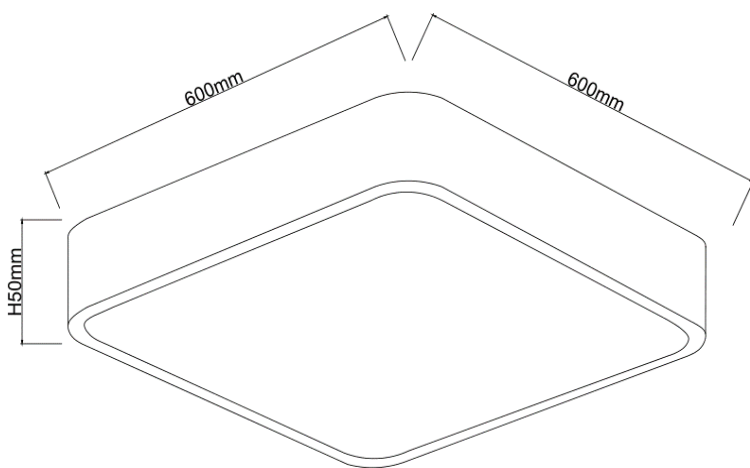

Product Data Sheet

INDOOR LIGHTING

FINESSE S1-60 60W

CODE: 2026210

Product Features

Electrical

Power (Watt): 60
Voltage: 180-265V AC ~ 50/60Hz
Power Factor: >0.95
Electrical Protection: Class I
Surge Protection: --
Dimmability: yes
Switch Cycle (Times): 30000

Material Characteristics

IP Class: IP20
IK Class: -
Material: Metal-Sheet Body + PS Diffusor
Ambient Temperature: -20°C<ta<+40°C
Body Color: BLACK
Product Size (mm): 600x600xH50

Technical Drawing

Lighting

Lumen (Lm): 4800
Luminaire efficacy (Lm/W): 80
Colour Temperature: 3CCT
Beam Angle: 120°
CRI: Ra >80
Lifetime (Hours): 30000
EEI : F

Packing Informations

Pieces/Outbox: 1
Outbox Size (mm): 650x650x110
Outbox G.W. (Kg): 3,89
Outbox Volume (m³): 0,0465
Unit Weight (Gr): 3890
Barcode : 6972538048554

Light Distribution Curve

System Definition: VT/FINESSE S1-60/600x600xH50/60W/DIMM.+MOBILE/BLC

VITO EUROPE

102 Iztochna Tangenta str. 4th Floor

P.C. 1528, Sofia/Bulgaria

Phone: +359 2 4341575

E-mail: info@vitoeuropa.com

www.vitolighting.com