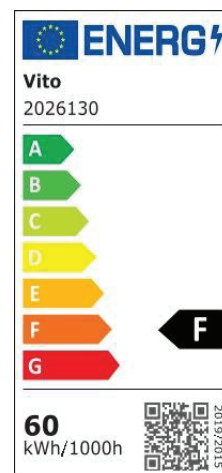

# Product Data Sheet

INDOOR LIGHTING

FINESSE R1-60 60W

CODE: 2026130

### Material Characteristics

IP Class: IP20

IK Class: -

Material: Metal-Sheet Body + PS Diffusor

Ambient Temperature: -20°C<ta<+40°C

Body Color: BLACK

Product Size: φ600xH50mm