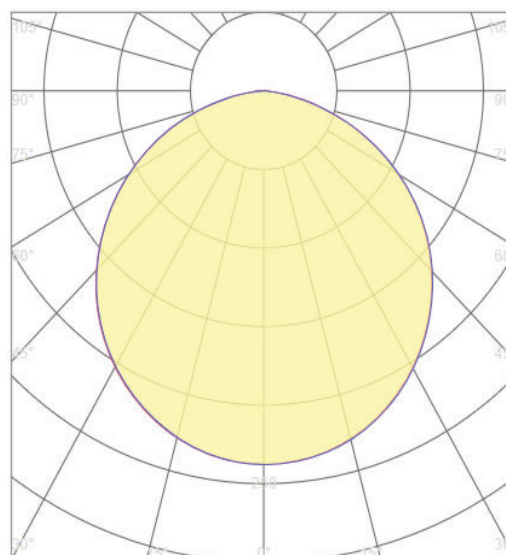

Light Distribution Curve

VITO EUROPE

102 Iztochna Tangenta str. 4th Floor

P.C. 1528, Sofia/Bulgaria

Phone: +359 2 4341575

E-mail: info@vitoeuropa.com

www.vitolighting.com