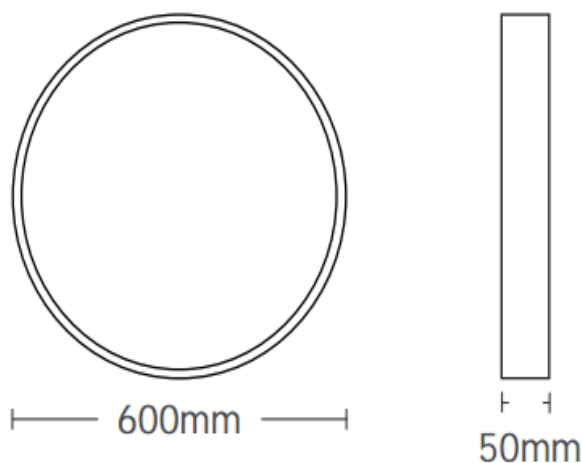

### Material Characteristics

IP Class: IP20

IK Class: -

Material: Metal-Sheet Body + PS Diffusor

Ambient Temperature: -20°C<ta<+40°C

Body Color: BLACK

Product Size: φ600xH50mm

### Technical Drawing

### Packing Informations

Pieces/Outbox: 1

Outbox Size: 650x650x110 mm

Outbox G.W.: 3,74 Kg

Outbox Volume: 0,0465 m<sup>3</sup>

Unit Weight: 3740 gr

Barcode : 6972538048479