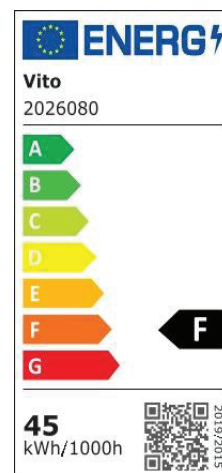

Product Data Sheet

INDOOR LIGHTING

FINESSE R1-45 45W

CODE: 2026080

Area of application

Decorative LED Ceiling Fixture with 3xCCT function to be controlled by a DIP-switch. For surface and pendant installation in indoor decorative lighting applications. Ceilings of Corridors/Rooms in home, shopping malls, commercial areas..

Product Data Sheet

INDOOR LIGHTING

FINESSE R1-45 45W

CODE: 2026080

Product Features

Electrical

Power: 45Watt

Voltage: 180-265V AC ~ 50/60Hz

Power Factor: >0.95

Electrical Protection: Class I

Surge Protection: --

Dimmability: NO

Switch Cycle: 30000 times

Material Characteristics

IP Class: IP20

IK Class: -

Material: Metal-Sheet Body + PS Diffusor

Ambient Temperature: -20°C<ta<+40°C

Body Color: WHITE

Product Size: ϕ 500xH50mm

Lighting

Lumen: 3600 Lm

Luminaire efficacy: 80 Lm/W

Colour Temperature: 3XCCT