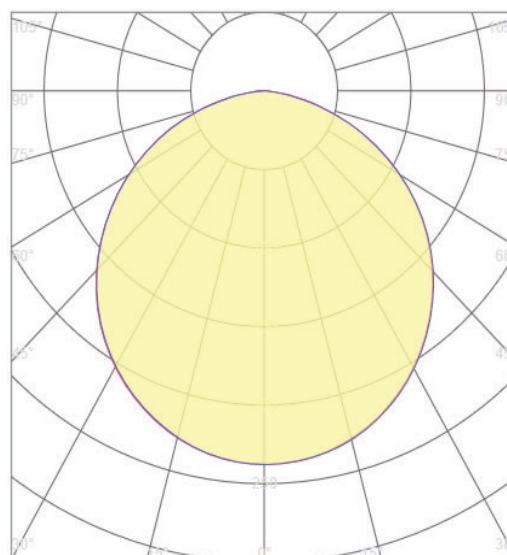

Product Data Sheet

INDOOR LIGHTING

FINESSE R1-45 45W

CODE: 2026080

Product Features

Electrical

Power: 45Watt

Voltage: 180-265V AC ~ 50/60Hz

Power Factor: >0.95

Electrical Protection: Class I

Surge Protection: --

Dimmability: NO

Switch Cycle: 30000 times

Material Characteristics

IP Class: IP20

IK Class: -

Material: Metal-Sheet Body + PS Diffusor

Ambient Temperature: -20°C<ta<+40°C

Body Color: WHITE

Product Size: ϕ 500xH50mm

Lighting

Lumen: 3600 Lm

Luminaire efficacy: 80 Lm/W

Colour Temperature: 3XCCT

Beam Angle: 120°

CRI : Ra >80

Lifetime; 30000 Hours

EEL : F

Packing Informations

Pieces/Outbox: 5

Outbox Size: 550x390x570 mm

Outbox G.W.: 11,68 Kg

Outbox Volume: 0,1223 m³

Unit Weight: 2336 gr

Barcode : 6972538048424

Technical Drawing

VITO EUROPE

102 Iztochna Tangenta str. 4th Floor

P.C. 1528, Sofia/Bulgaria

Phone: +359 2 4341575

E-mail: info@vitoeurope.com

www.vitolighting.com