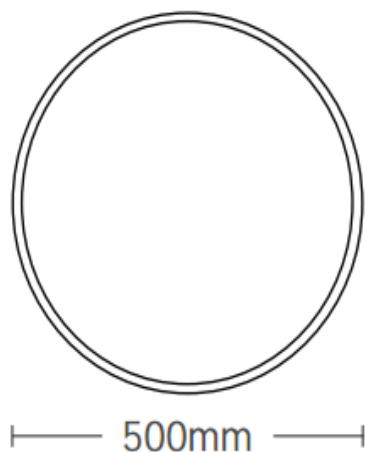

Material: Metal-Sheet Body + PS Diffusor

Ambient Temperature: -20°C<ta<+40°C

Body Color: WHITE

Product Size: ϕ 500xH50mm

Lighting

Lumen: 3600 Lm

Luminaire efficacy: 80 Lm/W

Colour Temperature: 3XCCT

Beam Angle: 120°

CRI : Ra >80

Lifetime; 30000 Hours

EEL : F

Packing Informations

Pieces/Outbox: 5

Outbox Size: 550x390x570 mm

Outbox G.W.: 11,68 Kg

Outbox Volume: 0,1223 m³

Unit Weight: 2336 gr

Barcode : 6972538048424

Technical Drawing

VITO EUROPE

102 Iztochna Tangenta str. 4th Floor

P.C. 1528, Sofia/Bulgaria

Phone: +359 2 4341575