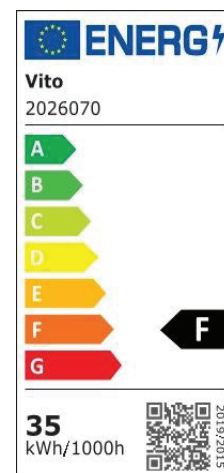

Product Data Sheet

INDOOR LIGHTING

FINESSE R1-35 35W

CODE: 2026070

Area of application

Decorative LED Ceiling Fixture with 3xCCT function to be controlled by a DIP-switch. For surface and pendant installation in indoor decorative lighting applications. Ceilings of Corridors/Rooms in home, shopping malls, commercial areas..

Product Data Sheet

INDOOR LIGHTING

FINESSE R1-35 35W

CODE: 2026070

Product Features

Electrical

Power: 35Watt
Voltage: 180-265V AC ~ 50/60Hz
Power Factor: >0.95
Electrical Protection: Class I
Surge Protection: --
Dimmability: NO
Switch Cycle: 30000 times

Material Characteristics

IP Class: IP20
IK Class: -
Material: Metal-Sheet Body + PS Diffusor
Ambient Temperature: -20°C<ta<+40°C
Body Color: WHITE
Product Size: ϕ 400xH50mm

Technical Drawing

Lighting

Lumen: 2800 Lm
Luminaire efficacy: 80 Lm/W
Colour Temperature: 3XCCT
Beam Angle: 120°
CRI : Ra >80
Lifetime; 30000 Hours
EEL : F

Packing Informations

Pieces/Outbox: 6
Outbox Size: 460x450x470 mm
Outbox G.W.: 10,4 Kg
Outbox Volume: 0,0973 m ³
Unit Weight: 1733,33 gr
Barcode : 6972538048417

Light Distribution Curve

VITO EUROPE

102 Iztochna Tangenta str. 4th Floor