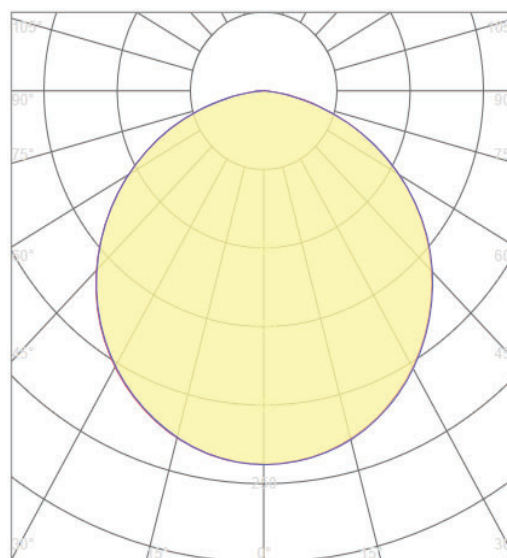

Material Characteristics

IP Class: IP20
IK Class: -
Material: Metal-Sheet Body + PS Diffusor
Ambient Temperature: -20°C<ta<+40°C
Body Color: WHITE
Product Size: ϕ 400xH50mm

Technical Drawing

Lighting

Lumen: 2800 Lm
Luminaire efficacy: 80 Lm/W
Colour Temperature: 3XCCT
Beam Angle: 120°
CRI : Ra >80
Lifetime; 30000 Hours
EEL : F

Packing Informations

Pieces/Outbox: 6
Outbox Size: 460x450x470 mm
Outbox G.W.: 10,4 Kg
Outbox Volume: 0,0973 m ³
Unit Weight: 1733,33 gr
Barcode : 6972538048417

Light Distribution Curve

VITO EUROPE

102 Iztochna Tangenta str. 4th Floor