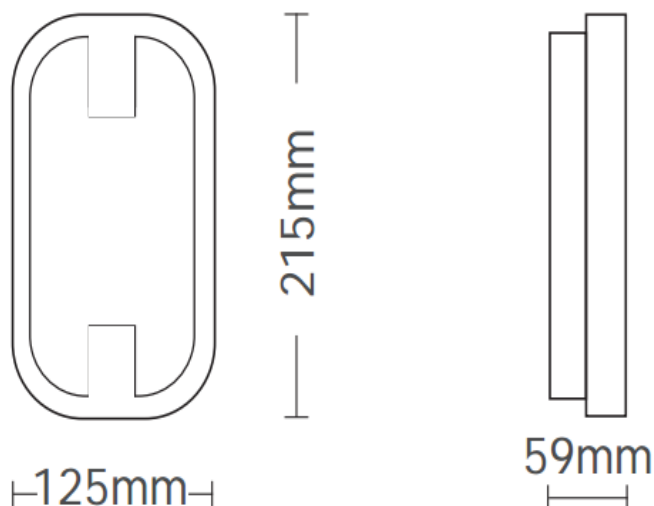

Material: ABS & Polycarbonate

Ambient Temperature: -20°C<ta<+50°C

Body Color: GREY

Product Size: 125x215x59mm

Technical Drawing

Lighting

Lumen: 1095 Lm

Luminaire efficacy: 73 Lm/W

Colour Temperature: 4000K (NATURAL WHITE)

Beam Angle: 120°

CRI : Ra >80

Lifetime; 25000 Hours

EEL : F

Packing Informations

Pieces/Outbox: 24

Outbox Size: 410x275x460 mm

Outbox G.W.: 8,93 Kg

Outbox Volume: 0,0519 m³

Unit Weight: 372,08 gr

Barcode : 6972538043443

Light Distribution Curve

VITO EUROPE

102 Iztochna Tangenta str. 4th Floor

P.C. 1528, Sofia/Bulgaria