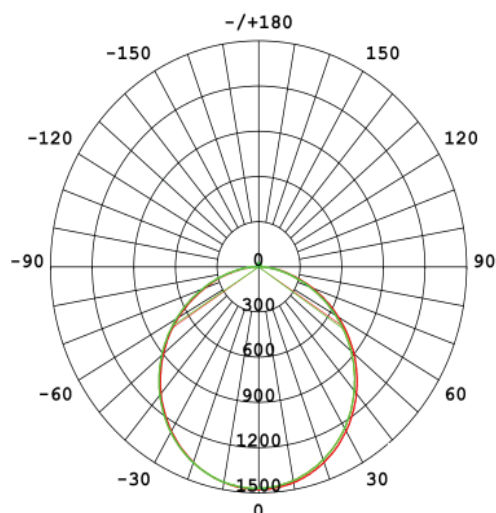

Light Distribution Curve

VITO EUROPE

102 Iztochna Tangenta str. 4th Floor

P.C. 1528, Sofia/Bulgaria

Phone: +359 2 4341575

E-mail: info@vitoeurope.com

www.vitolighting.com