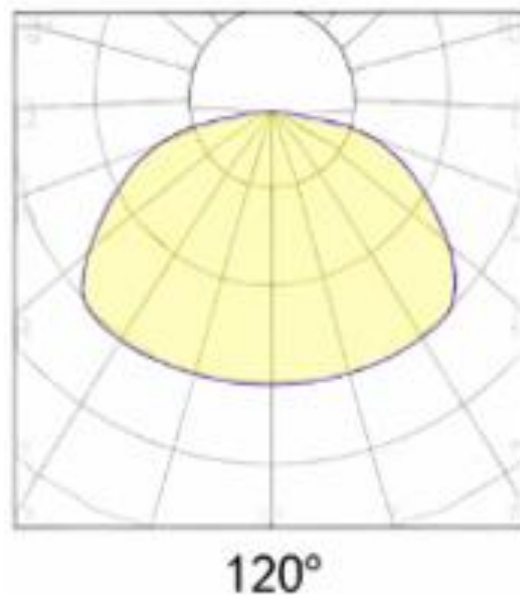

Material: Iron Base & PVC Cover

Ambient Temperature: -20°C<ta<+65°C

Body Color: WHITE

Product Size (mm): Ø480x80

Technical Drawing

Lighting

Lumen (Lm): 4680 2520 2160 350

Luminaire efficacy (Lm/W): 65 70 60 70

Colour Temperature: 3CCT

Beam Angle: 120°

CRI: Ra >80

Lifetime (Hours); 20000

EEL : G

Packing Informations

Pieces/Outbox: 6

Outbox Size (mm): 680x530x540

Outbox G.W. (Kg): 10,1

Outbox Volume (m³): 0,1946

Unit Weight (Gr): 1683,33

Barcode : 6972538043245

Light Distribution Curve

System Definition: VT/PEARL-M45/MAX.72W/3xCCT/REMOTE/LED.CEI.LAMP

VITO EUROPE

102 Iztochna Tangenta str. 4th Floor