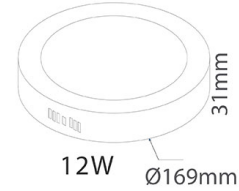

TECHNICAL DATASHEET

LINDA-R 12W

01-07-2020

VT/LINDA-R/12W/SMD/40K/18CM/WHT/220V/LED CEI.LAMP

NOTES

General Informations

Stock Code	2023650
HSC/GTIP Code	9405.10.98.50.00
EAN-13 (Inbox Barcode)	6970233835769
ITF-14 (Outbox Barcode)	26970233835763

Lighting Characteristics

Luminous Flux	1140 lumen
Time for 60% of Lumen	<0.5 seconds
Light Beam Angle	120°
Flicker	No
LED Type	SMD

Electrical Characteristics

Current Type	AC
Operation Voltage	180-240 Volt
Operation Frequency	50/60 Hertz
Electrical Current	0,11 Amper
Power	12 Watt
Power Factor	>0.5
Luminous Efficiency	95 lumen/Watt
Energy Savings	0,84
Dimmable	No
Electrical Protection Class	Class II

Mechanical Parameters

IP Protection Class	IP20
Switch On/Off Cycle	30000
Lifetime	50000 hours
Body Material	Plastic & Aluminum
Body Colour	White
Diffuser Material	PP
Product Height	Ø173 millimeter
Product Depth	35 millimeter
Ambient Temperature (Ta)	-10°C<Ta<50°C

Electrical Component Specifications

Component Fitting Type	Internal Driver
Driver Properties	Isolated
Driver Input Voltage	180-240 Volt
Driver Input Current	0,11 Amper
Driver Output Voltage	70-148 Volt
Driver Output Current	0,115 Amper

Logistic Informations

Outbox Length	420 millimeter
Outbox Width	370 millimeter
Outbox Height	370 millimeter
Outbox Volume	0,0575 m³
Outbox Quantity	40 pieces
Unit Net Weight	0,22 kilogram
Outbox Net Weight	8,8 kilogram
Outbox Gross Weight	11 kilogram