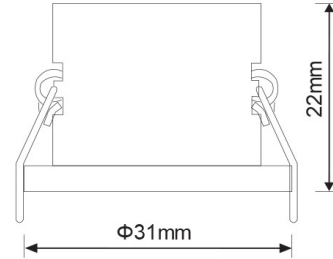

TECHNICAL DATASHEET

RITA-2 1W POWERLED

01-07-2020

VT/RITA-2/1W/PLED/60K/Φ15MM/220V/MINI LED DOWNLIGHT

NOTES

General Informations

Stock Code	2021590
HSC/GTIP Code	9405.10.91.50.00
EAN-13 (Inbox Barcode)	8680168588392
ITF-14 (Outbox Barcode)	28680168588396

Lighting Characteristics

Luminous Flux	3210 lumen
Time for 60% of Lumen	<0.5 seconds
Light Beam Angle	60°-120°
Flicker	No
LED Type	POWERLED

Electrical Characteristics

Current Type	AC
Operation Voltage	110-220 Volt
Operation Frequency	50/60 Hertz
Electrical Current	0,01 Amper
Power	1 Watt
Power Factor	>0.5
Luminous Efficiency	105 lumen/Watt
Energy Savings	0,9
Dimmable	No
Electrical Protection Class	Class II

Mechanical Parameters

IP Protection Class	IP20
Switch On/Off Cycle	30000
Lifetime	30000 hours
Body Material	Plastic & Aluminum
Body Colour	Silver
Diffuser Material	PS
Cut-Hole Sizes	Ø27 millimeter
Product Height	22 millimeter
Product Width	Ø31 millimeter
Ambient Temperature (Ta)	-15°C<Ta<50°C

Electrical Component Specifications

Component Fitting Type	Internal Driver
Driver Input Voltage	110-220 Volt
Driver Input Current	0,01 Amper

Logistic Informations

Outbox Length	520 millimeter
Outbox Width	180 millimeter
Outbox Height	320 millimeter
Outbox Volume	0,02995 m³
Outbox Quantity	200 pieces
Unit Net Weight	0,031 kilogram
Outbox Net Weight	6,24 kilogram
Outbox Gross Weight	8,82 kilogram