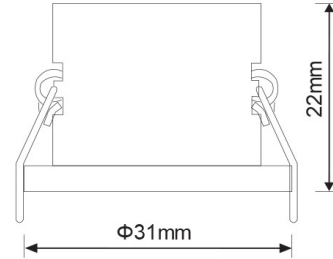

TECHNICAL DATASHEET

RITA-2 1W POWERLED

01-07-2020

VT/RITA-2/1W/PLED/30K/Φ15MM/220V/MINI LED DOWNLIGHT

NOTES

General Informations

Stock Code	2021580
HSC/GTIP Code	9405.10.91.50.00
EAN-13 (Inbox Barcode)	8680168588385
ITF-14 (Outbox Barcode)	28680168588389

Lighting Characteristics

Luminous Flux	3000 lumen
Time for 60% of Lumen	<0.5 seconds
Light Beam Angle	60°-120°
Flicker	No
LED Type	POWERLED

Electrical Characteristics

Current Type	AC
Operation Voltage	110-220 Volt
Operation Frequency	50/60 Hertz
Electrical Current	0,01 Amper
Power	1 Watt
Power Factor	>0.5
Luminous Efficiency	98 lumen/Watt
Energy Savings	0,9
Dimmable	No
Electrical Protection Class	Class II

Mechanical Parameters

IP Protection Class	IP20
Switch On/Off Cycle	30000
Lifetime	30000 hours
Body Material	Plastic & Aluminum
Body Colour	Silver
Diffuser Material	PS
Cut-Hole Sizes	Ø27 millimeter
Product Height	22 millimeter
Product Width	Ø31 millimeter
Ambient Temperature (Ta)	-15°C<Ta<50°C

Electrical Component Specifications

Component Fitting Type	Internal Driver
Driver Input Voltage	110-220 Volt
Driver Input Current	0,01 Amper

Logistic Informations

Outbox Length	520 millimeter
Outbox Width	180 millimeter
Outbox Height	320 millimeter
Outbox Volume	0,02995 m³
Outbox Quantity	200 pieces
Unit Net Weight	0,031 kilogram
Outbox Net Weight	6,24 kilogram
Outbox Gross Weight	8,82 kilogram