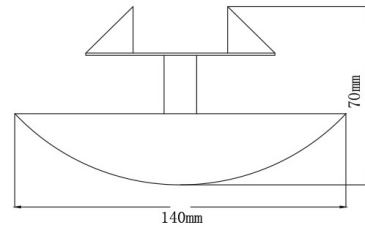

TECHNICAL DATASHEET

FORMATO-D3 5W

01-07-2020

VT/FORMATO-D3/5W/SMD/4200K/Φ60MM/WHT/220V/LED DOWN

NOTES

General Informations

Stock Code	2012520
HSC/GTIP Code	9405.10.91.50.00
EAN-13 (Inbox Barcode)	6970233833291
ITF-14 (Outbox Barcode)	26970233833295

Lighting Characteristics

Luminous Flux	400 lumen
Time for 60% of Lumen	<0.5 seconds
Light Beam Angle	180°
Flicker	No
LED Type	SMD

Electrical Characteristics

Current Type	AC
Operation Voltage	220-240 Volt
Operation Frequency	50/60 Hertz
Electrical Current	0,05 Amper
Power	5 Watt
Power Factor	>0.65
Luminous Efficiency	80 lumen/Watt
Energy Savings	0,88
Dimmable	No
Electrical Protection Class	Class II

Mechanical Parameters

IP Protection Class	IP20
Switch On/Off Cycle	30000
Lifetime	30000 hours
Body Material	Metal Sheet
Body Colour	White
Cut-Hole Sizes	Ø60 millimeter
Product Height	70 millimeter
Product Width	Ø140 millimeter
Ambient Temperature (Ta)	-10°C<Ta<50°C

Electrical Component Specifications

Component Fitting Type	Internal Driver
Driver Input Voltage	220-240 Volt
Driver Input Current	0,05 Amper

Logistic Informations

Outbox Length	770 millimeter
Outbox Width	310 millimeter
Outbox Height	255 millimeter
Outbox Volume	0,06087 m³
Outbox Quantity	30 pieces
Unit Net Weight	0,333 kilogram
Outbox Net Weight	10 kilogram
Outbox Gross Weight	12,8 kilogram