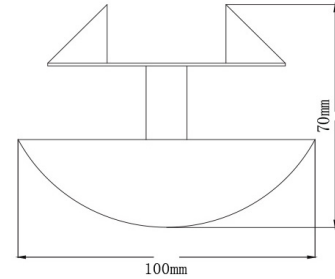

TECHNICAL DATASHEET

FORMATO-D1 3W

01-07-2020

VT/FORMATO-D1/3W/SMD/4200K/Φ60MM/WHT/220V/LED DOWN

NOTES

General Informations

Stock Code	2012460
HSC/GTIP Code	9405.10.91.50.00
EAN-13 (Inbox Barcode)	6970233833239
ITF-14 (Outbox Barcode)	26970233833233

Electrical Characteristics

Current Type	AC
Operation Voltage	220-240 Volt
Operation Frequency	50/60 Hertz
Electrical Current	0,03 Amper
Power	3 Watt
Power Factor	>0.65
Luminous Efficiency	80 lumen/Watt
Energy Savings	0,88
Dimmable	No
Electrical Protection Class	Class II

Electrical Component Specifications

Component Fitting Type	Internal Driver
Driver Input Voltage	220-240 Volt
Driver Input Current	0,03 Amper

Lighting Characteristics

Luminous Flux	240 lumen
Time for 60% of Lumen	<0.5 seconds
Light Beam Angle	180°
Flicker	No
LED Type	SMD

Mechanical Parameters

IP Protection Class	IP20
Switch On/Off Cycle	30000
Lifetime	30000 hours
Body Material	Metal Sheet
Body Colour	White
Cut-Hole Sizes	Ø60 millimeter
Product Height	70 millimeter
Product Width	Ø100 millimeter
Ambient Temperature (Ta)	-10°C<Ta<50°C

Logistic Informations

Outbox Length	575 millimeter
Outbox Width	235 millimeter
Outbox Height	260 millimeter
Outbox Volume	0,03513 m³
Outbox Quantity	30 pieces
Unit Net Weight	0,21 kilogram
Outbox Net Weight	6,3 kilogram
Outbox Gross Weight	8,1 kilogram