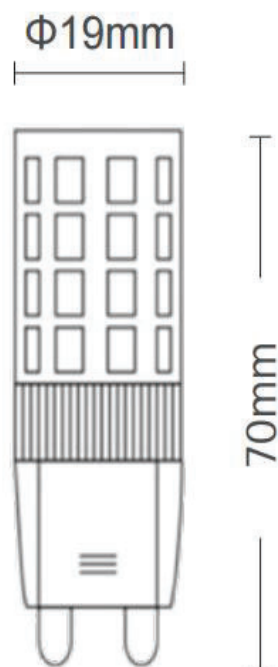

Material: Plastic & Ceramic

Ambient Temperature: -20°C<ta<+40°C

Body Color: WHITE

Product Size: Ø19x70mm

Lighting

Lumen: 579 Lm

Luminaire efficacy: 96,5 Lm/W

Colour Temperature: 2700K (WARM WHITE)

Beam Angle: 360°

CRI : Ra >80

Lifetime; 35000 Hours

EEL : F

Packing Informations

Pieces/Outbox: 500

Outbox Size: 570x230x160 mm

Outbox G.W.: 8,96 Kg

Outbox Volume: 0,021 m³

Unit Weight: 17,92 gr

Barcode : 6972538046192

Technical Drawing

VITO EUROPE

102 Iztochna Tangenta str. 4th Floor

P.C. 1528, Sofia/Bulgaria

Phone: +359 2 4341575