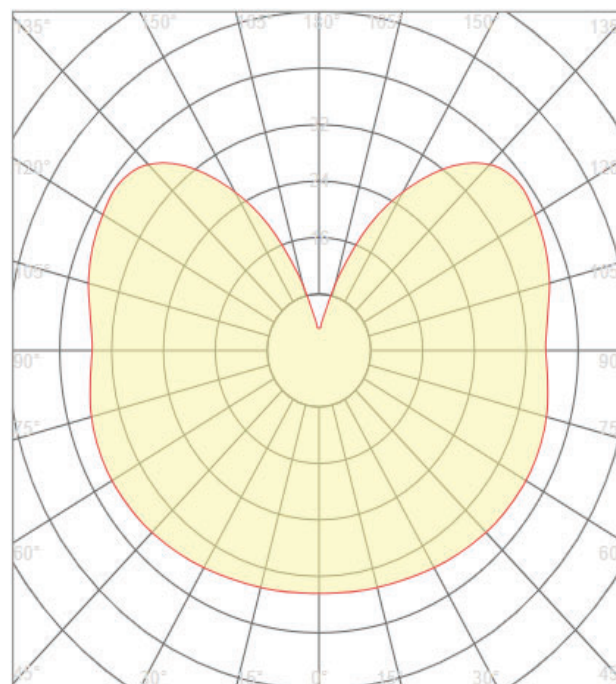

Product Data Sheet

BULBS & TUBES

CAPSULED 6W G9

CODE: **1518980**

Product Features

Electrical

Power: 6Watt

Voltage: 220-240V AC ~ 50/60Hz

Power Factor: >0.5

Electrical Protection: Class II

Surge Protection: --

Dimmability: NO

Switch Cycle: 30000 times

Material Characteristics

IP Class: IP20

IK Class: -

Material: Plastic & Ceramic

Ambient Temperature: -20°C<ta<+40°C

Body Color: WHITE

Product Size: Ø19x70mm

Lighting

Lumen: 579 Lm

Luminaire efficacy: 96,5 Lm/W

Colour Temperature: 2700K (WARM WHITE)

Beam Angle: 360°

CRI : Ra >80

Lifetime; 35000 Hours

EEL : F

Packing Informations

Pieces/Outbox: 500

Outbox Size: 570x230x160 mm

Outbox G.W.: 8,96 Kg

Outbox Volume: 0,021 m³

Unit Weight: 17,92 gr

Barcode : 6972538046192

Technical Drawing

VITO EUROPE

102 Iztochna Tangenta str. 4th Floor

P.C. 1528, Sofia/Bulgaria

Phone: +359 2 4341575

E-mail: info@vitoeuropa.com

www.vitolighting.com